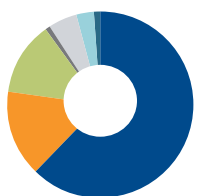

MARXE GRADUATE OUTCOMES 2017-18

Master of Public Administration (MPA)

EMPLOYMENT STATUS

95% Employed (174)
4% Seeking Employment (7)
1% Other

50% Continuing Work with Pre-Graduate Employer (91)
45% Accepted and Starting a New Job (83)
4% Unemployed and Seeking (7)
1% Other

LOCATION OF EMPLOYMENT

New York State - 86% (147)
Other U.S. - 12% (19)
International - 2% (4)

EMPLOYMENT SECTORS

- **Nonprofit (63%)**
- **Local (15%)**
- **Private (13%)**
- **Federal (<1%)**
- **State (5%)**
- **Multilateral Organization (3%)**
- **Foreign Government (1%)**