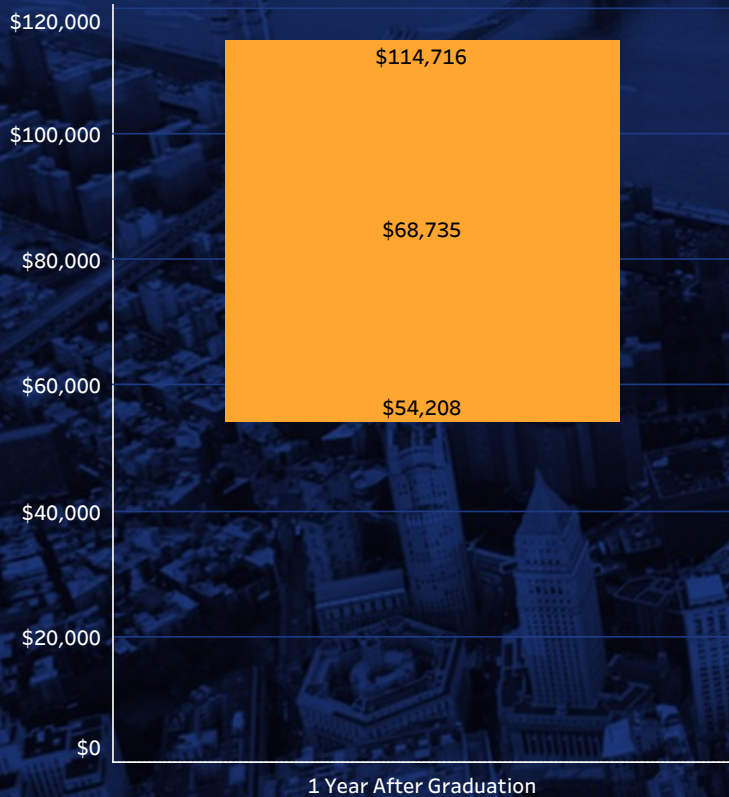

## Wages 1 Year After Graduation, by Program (CIP 2-digit)

Select year(s) after Graduation

1 Year After Graduation

Comparison Group  
Social Sciences

N

22

\$68,735

Display:  
Medians and Quartiles

Display:  
Comparison Chart

Compare By:  
CIP (2-digit)